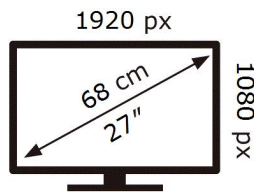

SAMSUNG

C27R500FHP

21 kWh/1000h

2019/2013

ENERG 

SAMSUNG

C27R500FHP

21 kWh/1000h