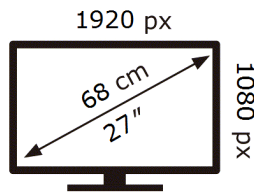

SAMSUNG

C27R500FHP

21 kWh/1000h

2019/2013

ENERG 

SAMSUNG

C27R500FHP

21 kWh/1000h