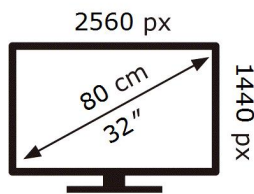

30 kWh/1000h

ABCDEF **G**

HDR

74 kWh/1000h