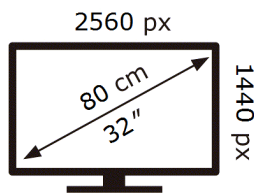

SAMSUNG

C32G55TQBU

30 kWh/1000h

ABCDEF **G**

74 kWh/1000h

ENERG

SAMSUNG

C32G55TQBU