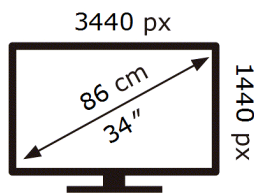

SAMSUNG

C34G55TWWP

32 kWh/1000h

ABCDEF **G**

50 kWh/1000h

2019/2013