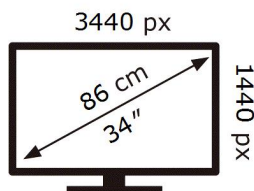

C34G55TWWP

32 kWh/1000h

ABCDEF **G**

HDR

50 kWh/1000h

2019/2013