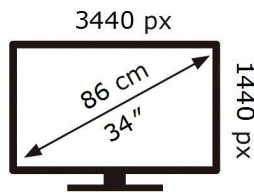

SAMSUNG

C34J791WTP

32 kWh/1000h

2019/2013

ENERG 

SAMSUNG

C34J791WTP

32 kWh/1000h