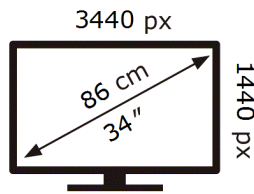

SAMSUNG

C34J791WTP

32 kWh/1000h

2019/2013

ENERG 

SAMSUNG

C34J791WTP

32 kWh/1000h