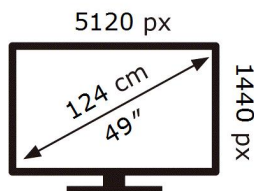

C49G95TSSP

45 kWh/1000h

ABCDEF **G**

HDR

119 kWh/1000h

2019/2013