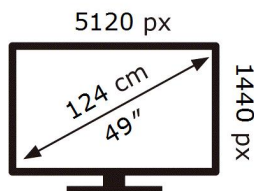

45 kWh/1000h

ABCDEF **G**

HDR

68 kWh/1000h