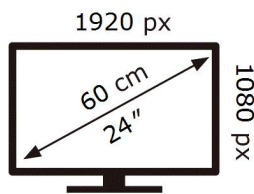

SAMSUNG

F24T650FYU

18 kWh/1000h

2019/2013

ENERG

SAMSUNG

F24T650FYU

18 kWh/1000h