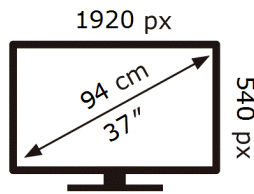

Samsung

SH37C

46 kWh/1000h

2019/2013

ENERG ⚡

Samsung

SH37C

46 kWh/1000h