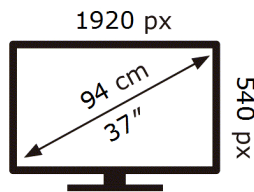

Samsung

SH37C

46 kWh/1000h

2019/2013

ENERG ⚡

Samsung

SH37C

46 kWh/1000h