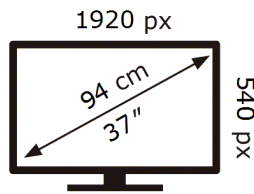

SAMSUNG

SH37R-B

52 kWh/1000h

2019/2013

ENERG 

SAMSUNG

SH37R-B

52 kWh/1000h