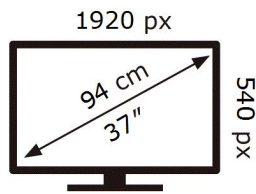

SAMSUNG

SH37R-B

52 kWh/1000h

2019/2013

ENERG 

SAMSUNG

SH37R-B

52 kWh/1000h