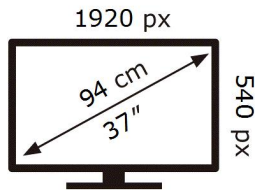

SAMSUNG

SH37R

52 kWh/1000h

2019/2013

ENERG ⚡

SAMSUNG

SH37R

52 kWh/1000h