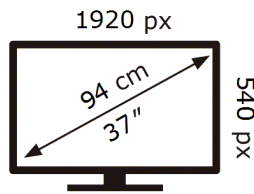

SAMSUNG

SH37R

52 kWh/1000h

2019/2013

ENERG ⚡

SAMSUNG

SH37R

52 kWh/1000h