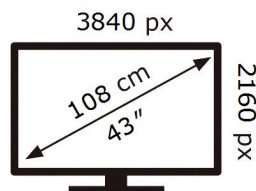

ENERG ⚡

SAMSUNG

BE43C-H

54 kWh/1000h

ABCDEF **G**

113 kWh/1000h

2019/2013