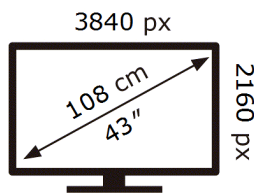

54 kWh/1000h

ABCDEF **G**

113 kWh/1000h

ENERG ⚡

SAMSUNG

BE43C-H

54 kWh/1000h

ABCDEF **G**