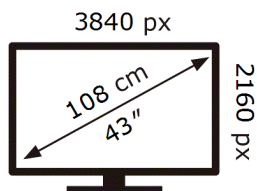

Samsung

BE43D-H

**53** kWh/1000h

ABCDEF **G**

**104** kWh/1000h

**ENERG** ⚡

Samsung

BE43D-H