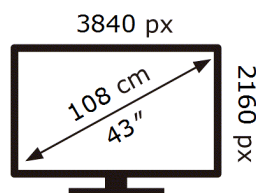

ENERG ⚡

Samsung

BE43D-H

53 kWh/1000h

ABCDEF **G**

104 kWh/1000h

2019/2013