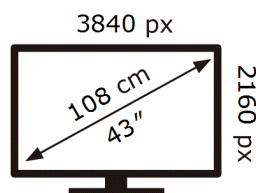

ENERG ⚡

Samsung

BE43FX-H

52 kWh/1000h

ABCDEF **G**

102 kWh/1000h

2019/2013