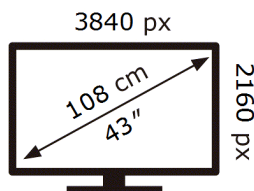

Samsung

BE43FX-H

52 kWh/1000h

ABCDEF **G**

102 kWh/1000h

ENERG ⚡

Samsung

BE43FX-H