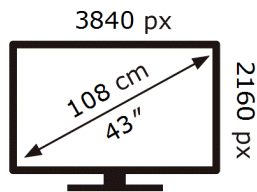

Samsung

QB43C

74 kWh/1000h

2019/2013

ENERG ⚡

Samsung

QB43C

74 kWh/1000h