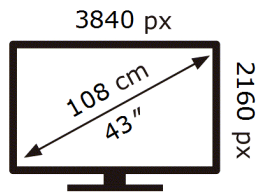

Samsung

QB43C

74 kWh/1000h

2019/2013

ENERG ⚡

Samsung

QB43C

74 kWh/1000h