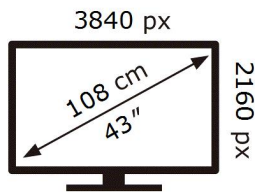

SAMSUNG

QB43R

67 kWh/1000h

2019/2013

ENERG 

SAMSUNG

QB43R

67 kWh/1000h