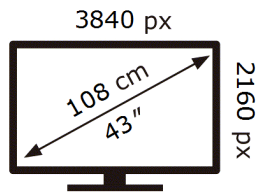

SAMSUNG

QB43R

67 kWh/1000h

2019/2013

ENERG 

SAMSUNG

QB43R

67 kWh/1000h