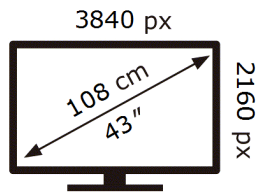

Samsung

QE43T

80 kWh/1000h

2019/2013

ENERG ⚡

Samsung

QE43T

80 kWh/1000h