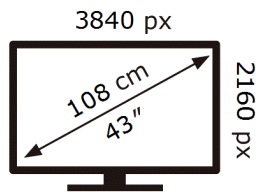

Samsung

QE43T

80 kWh/1000h

2019/2013

ENERG ⚡

Samsung

QE43T

80 kWh/1000h