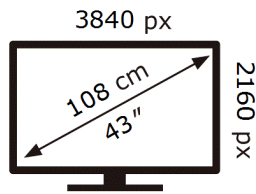

Samsung

QH43C

**84** kWh/1000h

**ENERG** ⚡

Samsung

QH43C

**84** kWh/1000h

2019/2013