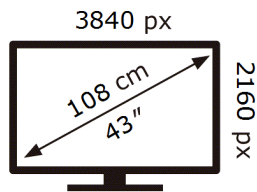

Samsung

QH43C

**84** kWh/1000h

**ENERG** ⚡

Samsung

QH43C

**84** kWh/1000h

2019/2013