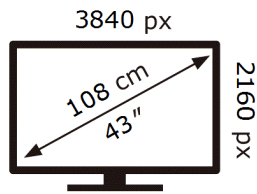

SAMSUNG

QM43B

80 kWh/1000h

2019/2013

ENERG 

SAMSUNG

QM43B

80 kWh/1000h