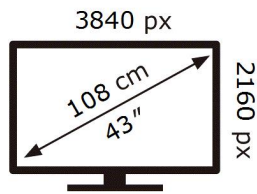

SAMSUNG

QM43B

80 kWh/1000h

2019/2013

ENERG 

SAMSUNG

QM43B

80 kWh/1000h