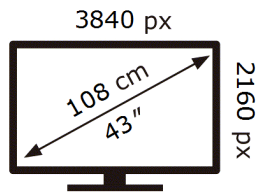

Samsung

QM43B-T

73 kWh/1000h

2019/2013

ENERG ⚡

Samsung

QM43B-T

73 kWh/1000h