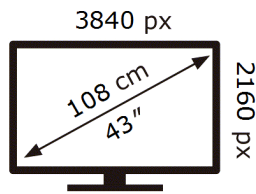

Samsung

QM43B-T

73 kWh/1000h

2019/2013

ENERG ⚡

Samsung

QM43B-T

73 kWh/1000h