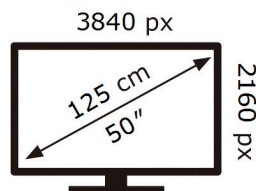

ENERG

SAMSUNG

BE50C-H

71 kWh/1000h

ABCDEF **G**

127 kWh/1000h

2019/2013