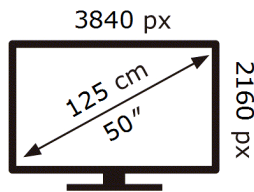

SAMSUNG

BE50C-H

71 kWh/1000h

ABCDEF **G**

127 kWh/1000h

ENERG 

SAMSUNG

BE50C-H