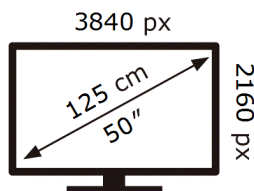

Samsung

BE50FX-H

69 kWh/1000h

ABCDEF **G**

112 kWh/1000h

ENERG 

Samsung

BE50FX-H