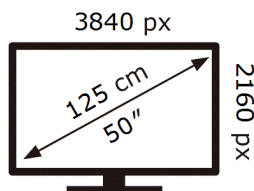

ENERG

Samsung

BE50FX-H

69 kWh/1000h

ABCDEF **G**

112 kWh/1000h

2019/2013