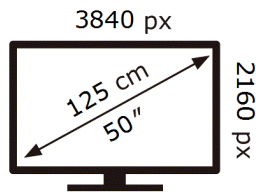

SAMSUNG

QB50B

91 kWh/1000h

2019/2013

ENERG 

SAMSUNG

QB50B

91 kWh/1000h