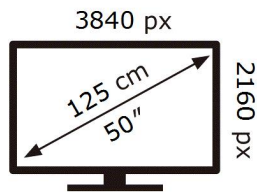

SAMSUNG

QB50B

91 kWh/1000h

2019/2013

ENERG 

SAMSUNG

QB50B

91 kWh/1000h