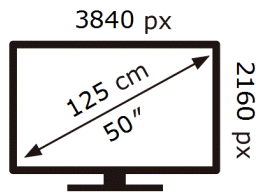

Samsung

QB50C

82 kWh/1000h

2019/2013

ENERG ⚡

Samsung

QB50C

82 kWh/1000h