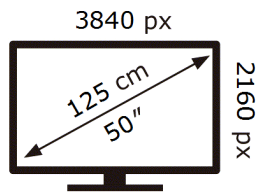

Samsung

QB50C

82 kWh/1000h

2019/2013

ENERG ⚡

Samsung

QB50C

82 kWh/1000h