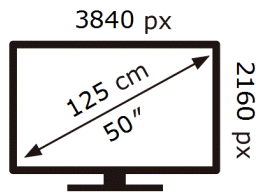

Samsung

QE50T

95 kWh/1000h

2019/2013

ENERG ⚡

Samsung

QE50T

95 kWh/1000h