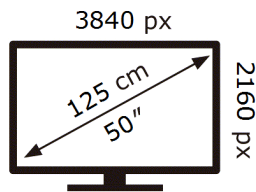

Samsung

QE50T

95 kWh/1000h

2019/2013

ENERG ⚡

Samsung

QE50T

95 kWh/1000h