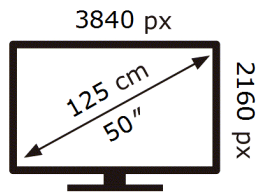

SAMSUNG

QH50B

106 kWh/1000h

2019/2013

ENERG ⚡

SAMSUNG

QH50B

106 kWh/1000h