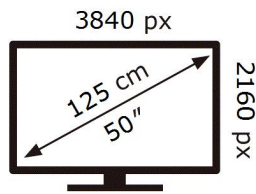

SAMSUNG

QH50B

106 kWh/1000h

2019/2013

ENERG ⚡

SAMSUNG

QH50B

106 kWh/1000h