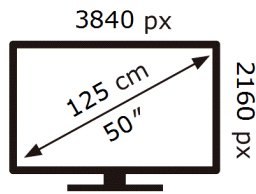

SAMSUNG

QH50R

**129** kWh/1000h

2019/2013

**ENERG** ⚡

**SAMSUNG**

QH50R

**129** kWh/1000h