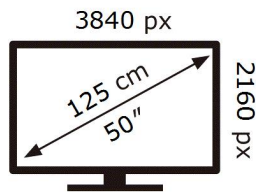

SAMSUNG

QH50R

**129** kWh/1000h

2019/2013

**ENERG** ⚡

**SAMSUNG**

QH50R

**129** kWh/1000h