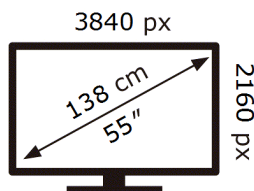

SAMSUNG

BE55C-H

83 kWh/1000h

ABCDEF **G**

139 kWh/1000h

2019/2013

ENERG 

SAMSUNG