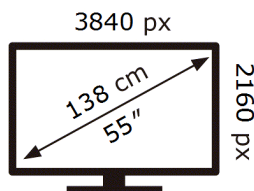

Samsung

BE55D-H

80 kWh/1000h

ABCDEF **G**

121 kWh/1000h

ENERG ⚡

Samsung

BE55D-H