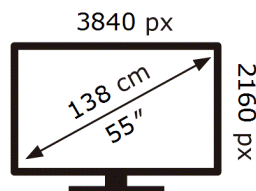

ENERG ⚡

Samsung

BE55D-H

80 kWh/1000h

ABCDEF **G**

121 kWh/1000h

2019/2013