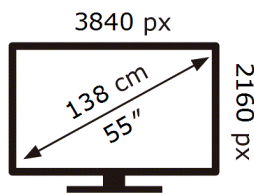

Samsung

BE55FX-H

79 kWh/1000h

ABCDEF **G**

118 kWh/1000h

ENERG ⚡

Samsung

BE55FX-H