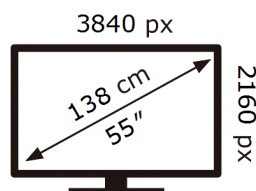

ENERG ⚡

Samsung

BE55FX-H

79 kWh/1000h

ABCDEF **G**

118 kWh/1000h

2019/2013