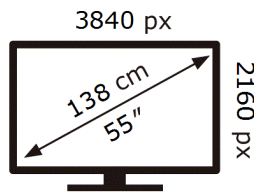

Samsung

QH55C

109 kWh/1000h

2019/2013

ENERG ⚡

Samsung

QH55C

109 kWh/1000h