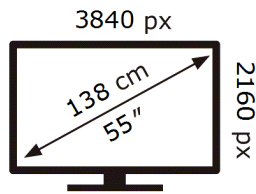

Samsung

QH55C

109 kWh/1000h

2019/2013

ENERG ⚡

Samsung

QH55C

109 kWh/1000h