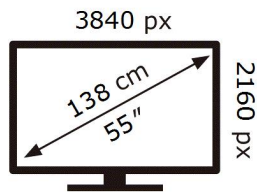

SAMSUNG

QM55B

108 kWh/1000h

2019/2013

ENERG ⚡

SAMSUNG

QM55B

108 kWh/1000h