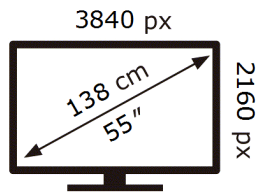

SAMSUNG

QM55B

108 kWh/1000h

2019/2013

ENERG ⚡

SAMSUNG

QM55B

108 kWh/1000h