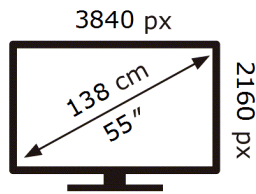

Samsung

QM55B-T

107 kWh/1000h

2019/2013

ENERG ⚡

Samsung

QM55B-T

107 kWh/1000h