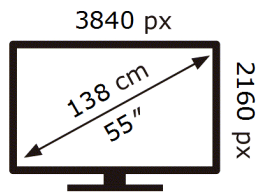

Samsung

QM55B-T

107 kWh/1000h

2019/2013

ENERG ⚡

Samsung

QM55B-T

107 kWh/1000h