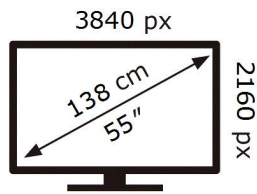

SAMSUNG

QM55C

102 kWh/1000h

2019/2013

ENERG 

SAMSUNG

QM55C

102 kWh/1000h