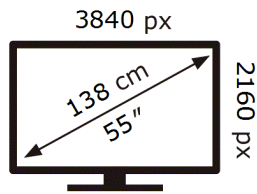

SAMSUNG

QM55C

102 kWh/1000h

2019/2013

ENERG 

SAMSUNG

QM55C

102 kWh/1000h