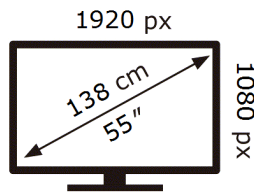

Samsung

VH55C-E

**145** kWh/1000h

2019/2013

**ENERG** ⚡

Samsung

VH55C-E

**145** kWh/1000h