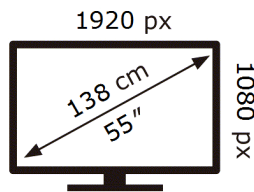

Samsung

VH55C-E

**145** kWh/1000h

2019/2013

**ENERG** ⚡

Samsung

VH55C-E

**145** kWh/1000h