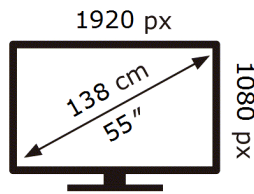

Samsung

VH55C-R

155 kWh/1000h

2019/2013

ENERG ⚡

Samsung

VH55C-R

155 kWh/1000h