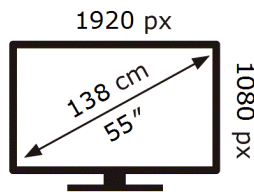

Samsung

VH55C-R

155 kWh/1000h

2019/2013

ENERG ⚡

Samsung

VH55C-R

155 kWh/1000h