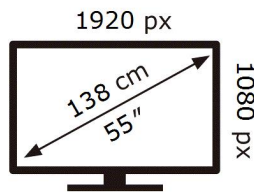

SAMSUNG

VM55B-E

**133** kWh/1000h

2019/2013

**ENERG** ⚡

**SAMSUNG**

VM55B-E

**133** kWh/1000h