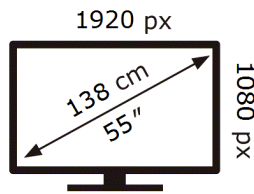

SAMSUNG

VM55B-E

**133** kWh/1000h

2019/2013

**ENERG** ⚡

**SAMSUNG**

VM55B-E

**133** kWh/1000h