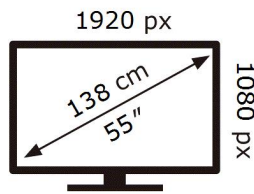

SAMSUNG

VM55B-R

165 kWh/1000h

2019/2013

ENERG ⚡

SAMSUNG

VM55B-R

165 kWh/1000h