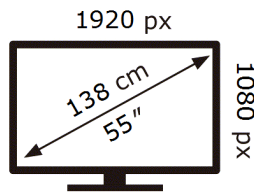

SAMSUNG

VM55B-R

165 kWh/1000h

2019/2013

ENERG ⚡

SAMSUNG

VM55B-R

165 kWh/1000h