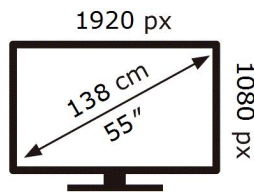

SAMSUNG

VM55B-U

**165** kWh/1000h

2019/2013

**ENERG** 

**SAMSUNG**

VM55B-U

**165** kWh/1000h