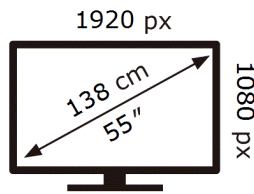

SAMSUNG

VM55B-U

**165** kWh/1000h

2019/2013

**ENERG** 

**SAMSUNG**

VM55B-U

**165** kWh/1000h