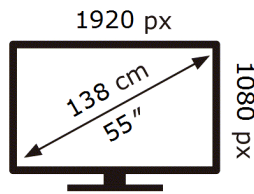

Samsung

VM55C-E

113 kWh/1000h

2019/2013

ENERG ⚡

Samsung

VM55C-E

113 kWh/1000h