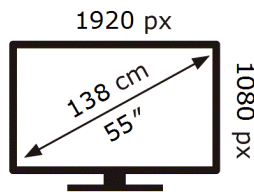

Samsung

VM55C-E

113 kWh/1000h

2019/2013

ENERG ⚡

Samsung

VM55C-E

113 kWh/1000h