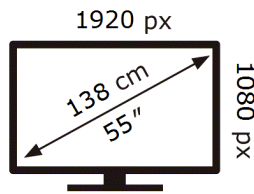

Samsung

VM55C-R

**161** kWh/1000h

**ENERG** ⚡

Samsung

VM55C-R

**161** kWh/1000h

2019/2013