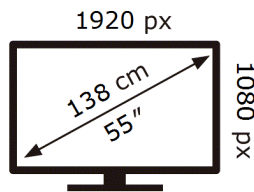

Samsung

VM55C-R

**161** kWh/1000h

**ENERG** ⚡

Samsung

VM55C-R

**161** kWh/1000h

2019/2013