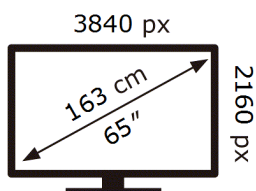

ENERG ⚡

Samsung

BE65D-H

110 kWh/1000h

ABCDEF **G**

169 kWh/1000h

2019/2013