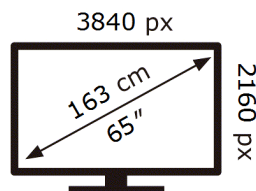

Samsung

BE65D-H

**110** kWh/1000h

ABCDEF **G**

**169** kWh/1000h

**ENERG** ⚡

Samsung

BE65D-H