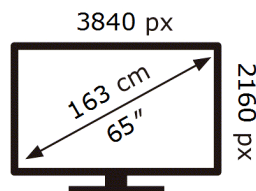

ENERG

Samsung

BE65FX-H

109 kWh/1000h

ABCDEF **G**

161 kWh/1000h

2019/2013