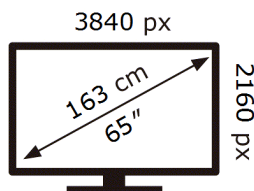

Samsung

BE65FX-H

109 kWh/1000h

ABCDEF **G**

161 kWh/1000h

ENERG 

Samsung

BE65FX-H