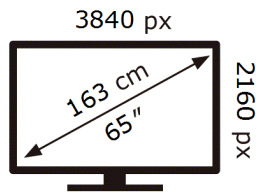

SAMSUNG

QB65C

104 kWh/1000h

2019/2013

ENERG 

SAMSUNG

QB65C

104 kWh/1000h