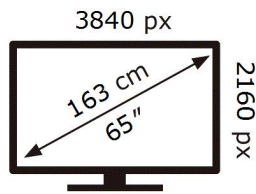

SAMSUNG

QB65C

104 kWh/1000h

2019/2013

ENERG 

SAMSUNG

QB65C

104 kWh/1000h