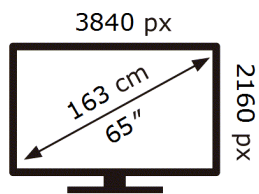

Samsung

QE65T

**145** kWh/1000h

2019/2013

**ENERG** ⚡

Samsung

QE65T

**145** kWh/1000h