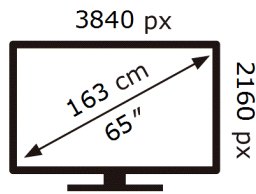

Samsung

QE65T

**145** kWh/1000h

2019/2013

**ENERG** ⚡

Samsung

QE65T

**145** kWh/1000h