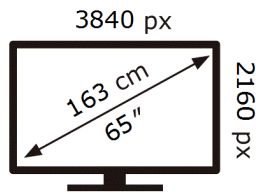

SAMSUNG

QH65B

152 kWh/1000h

2019/2013

ENERG 

SAMSUNG

QH65B

152 kWh/1000h