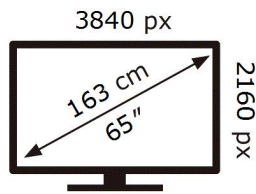

SAMSUNG

QH65B

152 kWh/1000h

2019/2013

ENERG 

SAMSUNG

QH65B

152 kWh/1000h