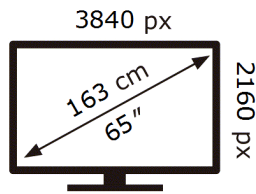

Samsung

QH65C

148 kWh/1000h

2019/2013

ENERG ⚡

Samsung

QH65C

148 kWh/1000h