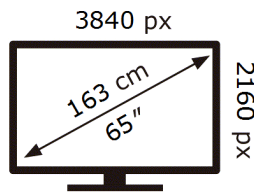

Samsung

QH65C

148 kWh/1000h

2019/2013

ENERG ⚡

Samsung

QH65C

148 kWh/1000h