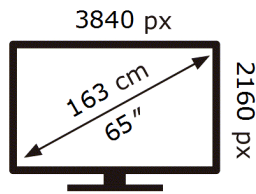

SAMSUNG

QM65B

127 kWh/1000h

2019/2013

ENERG 

SAMSUNG

QM65B

127 kWh/1000h