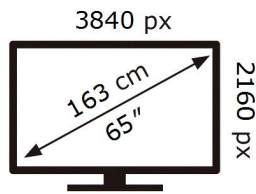

SAMSUNG

QM65B

127 kWh/1000h

2019/2013

ENERG 

SAMSUNG

QM65B

127 kWh/1000h