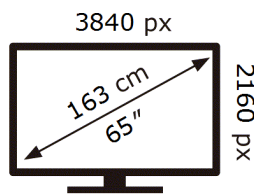

Samsung

QM65C

135 kWh/1000h

2019/2013

ENERG ⚡

Samsung

QM65C

135 kWh/1000h