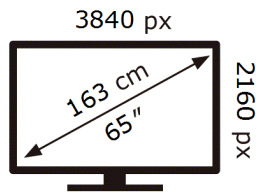

Samsung

QM65C

135 kWh/1000h

2019/2013

ENERG ⚡

Samsung

QM65C

135 kWh/1000h