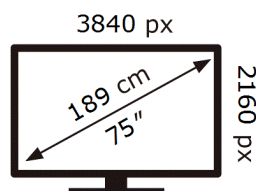

ENERG

Samsung

BE75D-H

139 kWh/1000h

ABCDEF **G**

178 kWh/1000h

2019/2013