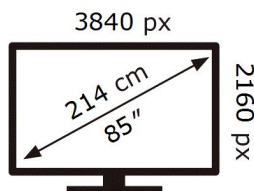

ENERG

SAMSUNG

BE85C-H

147 kWh/1000h

ABCDEF **G**

230 kWh/1000h

2019/2013