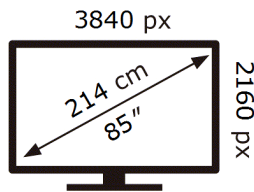

SAMSUNG

BE85C-H

147 kWh/1000h

ABCDEF **G**

230 kWh/1000h

ENERG

SAMSUNG

BE85C-H